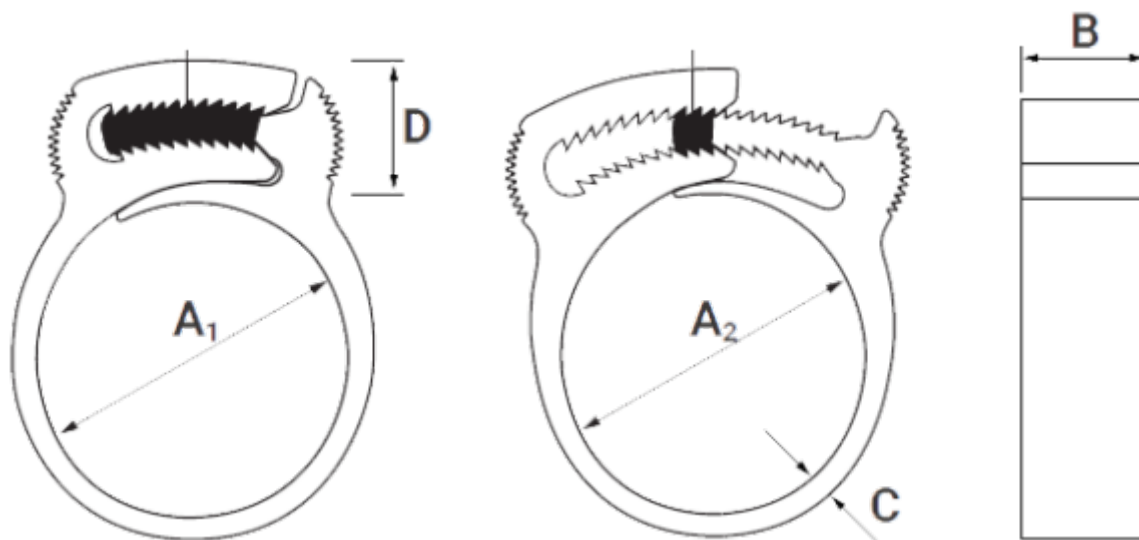

Data Sheet

Article number: 5634

Description: KLEEclips type 85 Ø84.8-89.8

Measures

A1 = 85.1

A2 = 91.6

B = 8.9

C = 2.6

D = 17.2

Size = 85

Weight (g) = 119